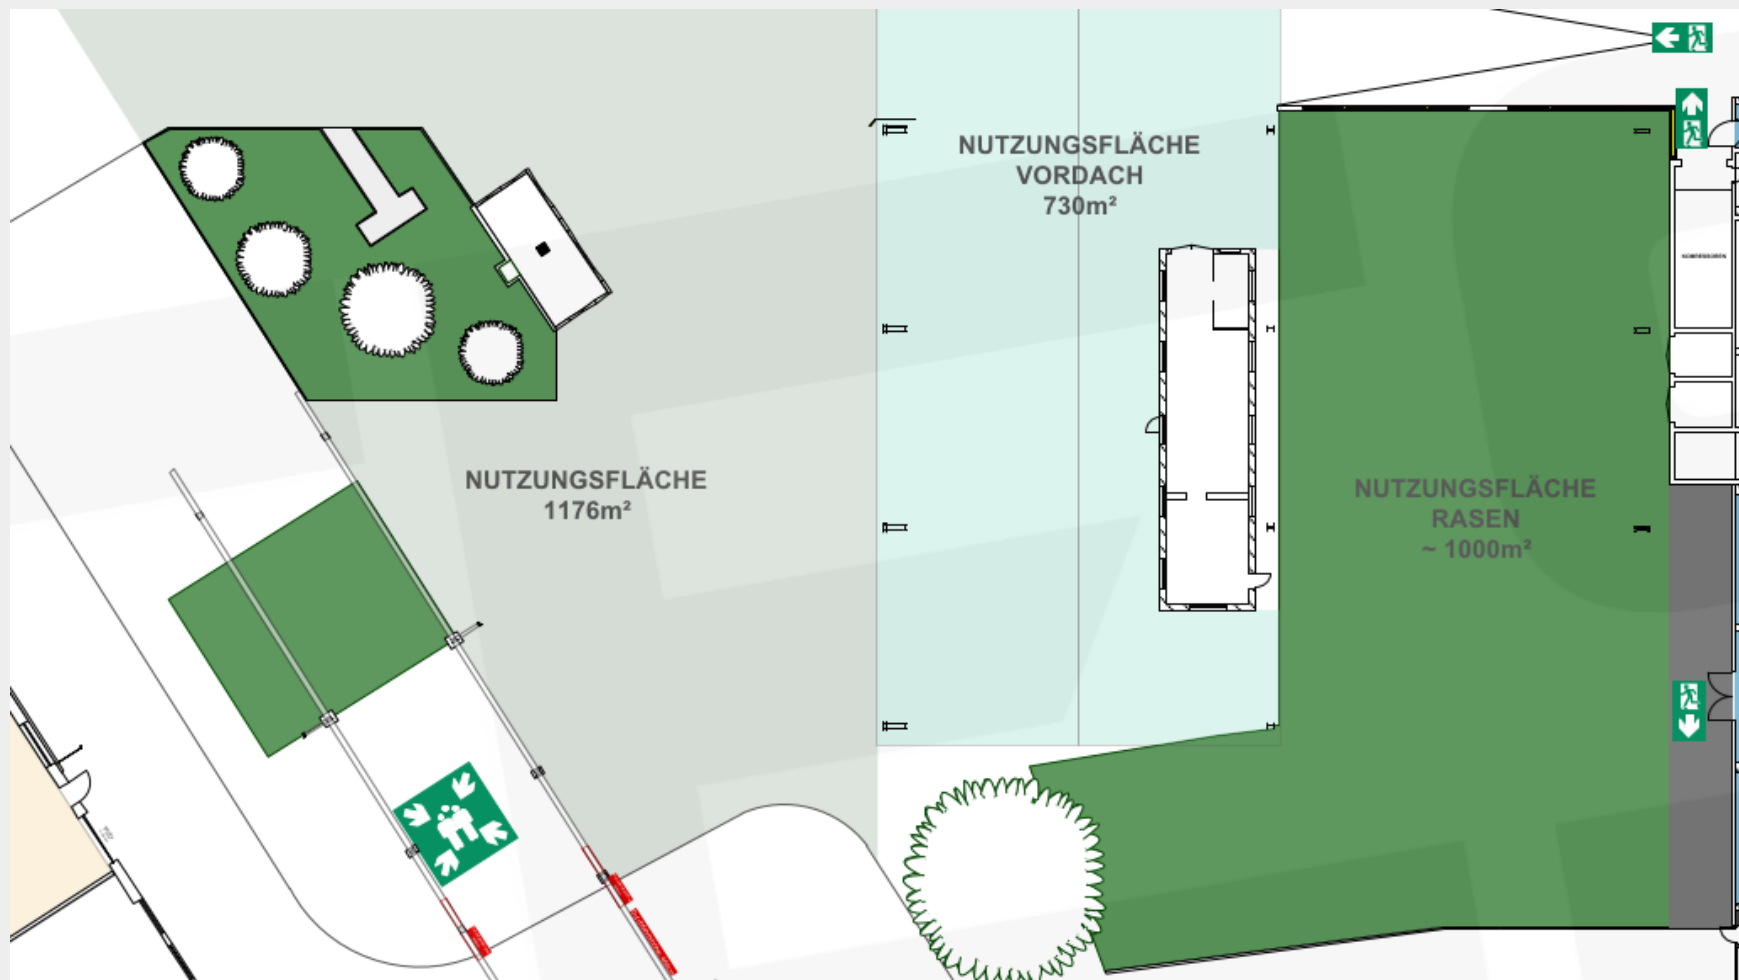

## OUTDOOR AREA

total area ca. 3.000 sqm

floor spaces ca. 1.000 sqm

Ideal for product presentations or company & summer parties