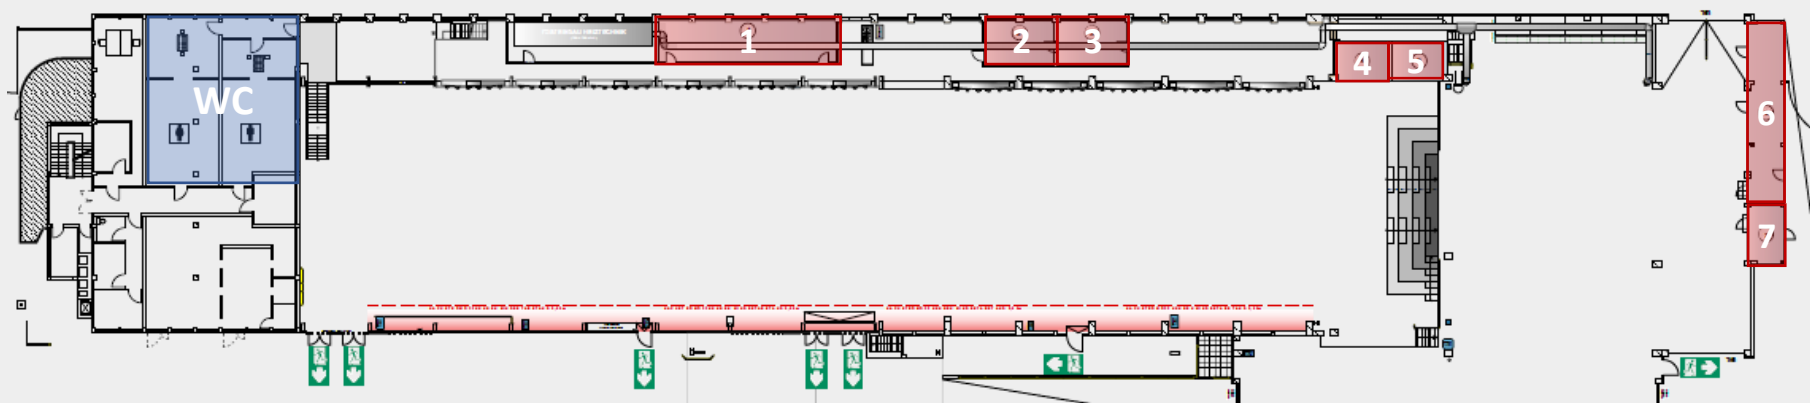

FREDENHAGEN

ALTER STAHLBAU - 1st FLOOR

- room 1 meeting room, 40 sqm
  (equipped with meeting table for 16 persons + screen)
- room 2 office, 16s qm
- room 3 office, 16 sqm
- room 4 office, 12 sqm
- room 5 office, 12 sqm (Meisterbüro)
- room 6 artist checkroom, 40 sqm
- room 7 artist checkroom, 12 sqm

- WC toilets ladies / gentlemen
  (extended for up to 1.700 persons)