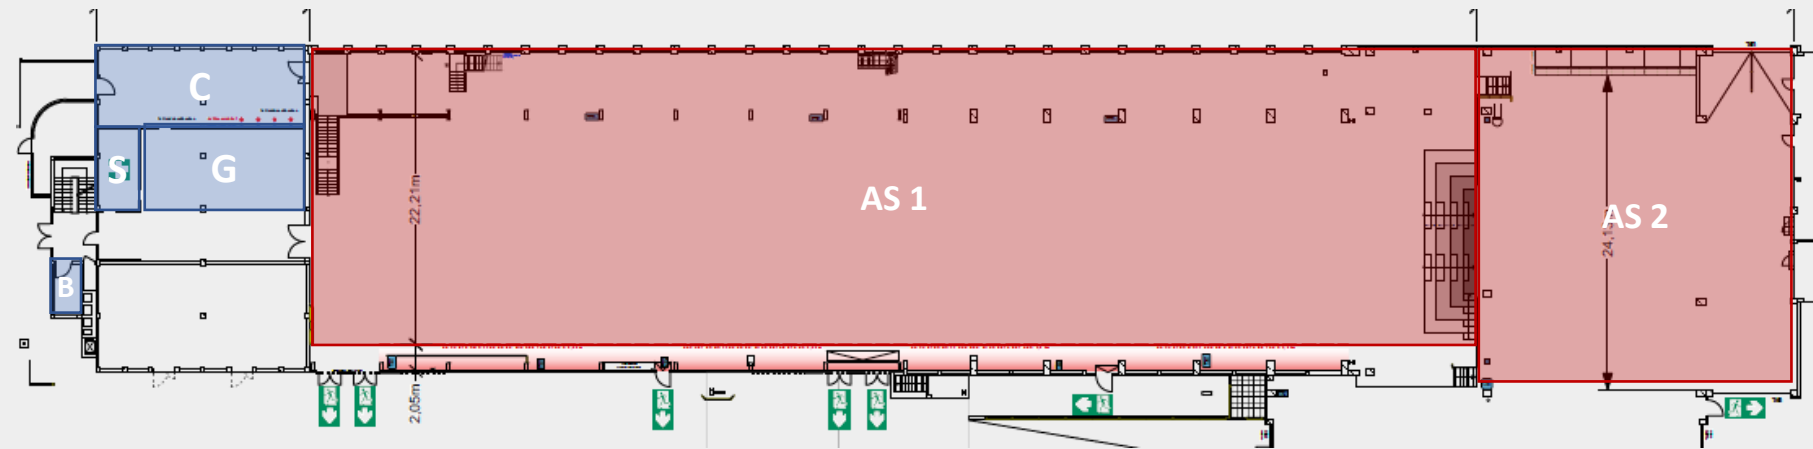

## ALTER STAHLBAU - GROUND FLOOR

- room AS1 Alter Stahlbau, 2.200 sqm
- room A2 „Stage“ Alter Stahlbau, 600 sqm
- room C catering preparation, 90 sqm  
(separate access from outside, equipped with supply and waste-water connections)
- room G wardrobe, 110 sqm  
(equipped with 5 counters, coat racks for up to 1,000 shelves)
- room S first aid room, 20 sqm
- roomm B disabled WC, 8 sqm  
(barrier free)