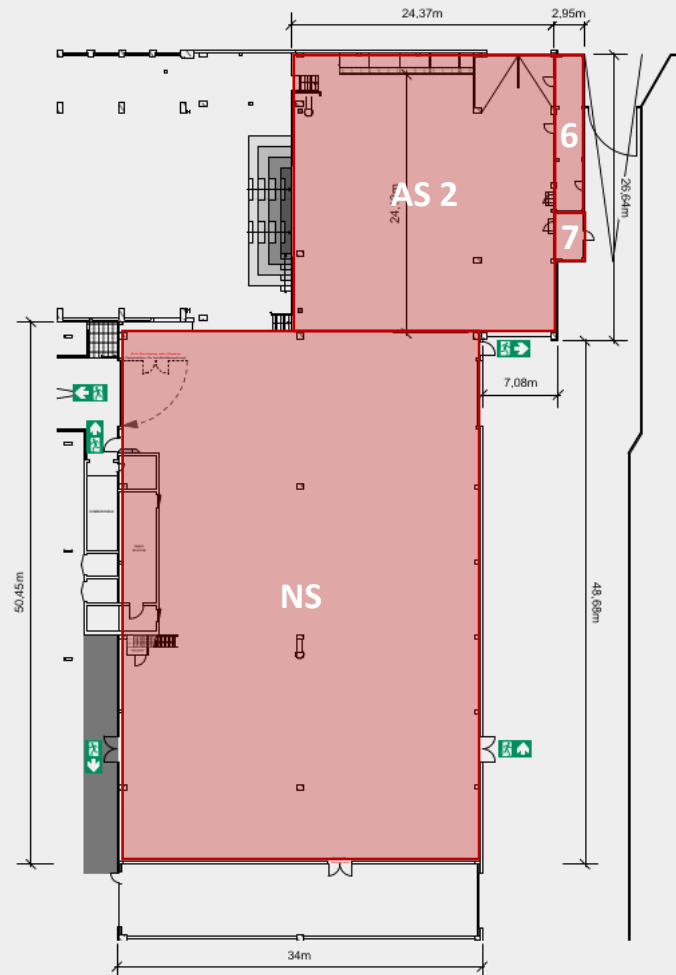

## ALTER STAHLBAU - HEIGHTS & FACTS

height	roof 9,50 - 10,60 m domelights -> 11,80 m lower edge of crane track -> 6,08 m lower edge of roof rack -> 8,09 m lower edge of gallery -> 2,90-3,20 m
floor	asphalt floor, unrestricted floor load, except point load (tbd.)
delivery	two sliding gates for ground level service 1. sliding gate: 5,30x4,00 m (BxH) 2. sliding gate: 5,30x3,70 m (BxH)
passable	location unrestricted passable with car & truck
light	daylight, fully darkenable
internet	fiber optic internet up to 1 GBit

## NEUER STAHLBAU - GROUND FLOOR

- room A2 „stage“ Alter Stahlbau, 600 sqm
- room 6 artist checkroom, 40 sqm
- room 7 artist checkroom, 12 sqm
  
- room NS Neuer Stahlbau, 1.600 sqm