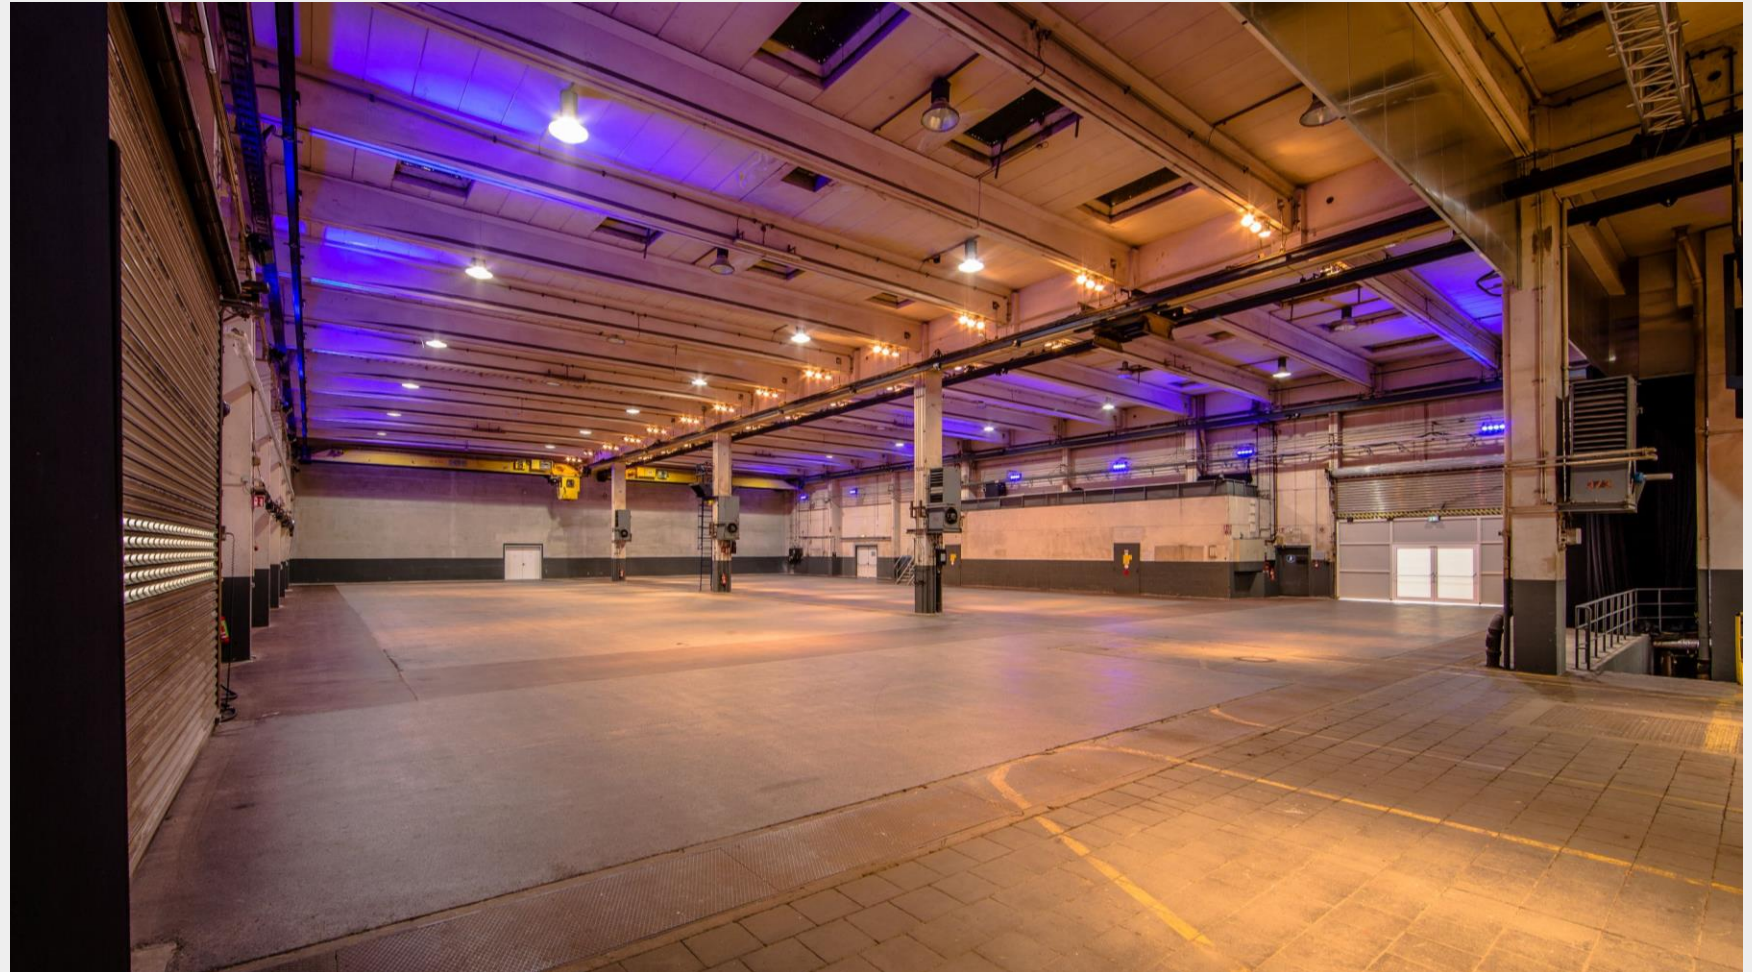

FREDENHAGEN

NEUER STAHLBAU - FACTS