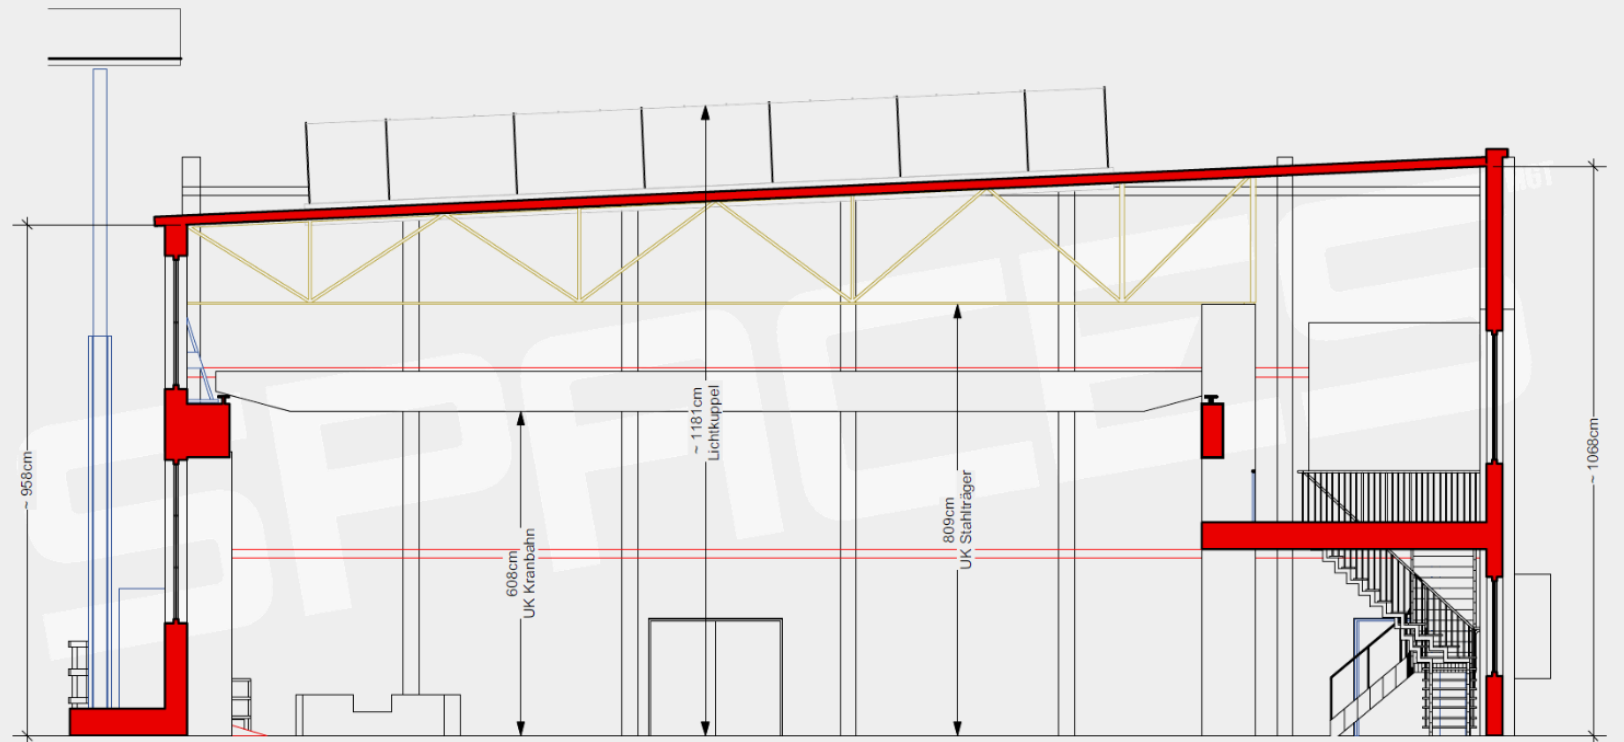

## ALTER STAHLBAU - 1st FLOOR

- room 1 meeting room, 40 sqm  
(equipped with meeting table for 16 persons + screen)
- room 2 office, 16s qm
- room 3 office, 16 sqm
- room 4 office, 12 sqm
- room 5 office, 12 sqm (Meisterbüro)
- room 6 artist checkroom, 40 sqm
- room 7 artist checkroom, 12 sqm
  
- WC toilets ladies / gentlemen  
(extended for up to 1.700 persons)

## ALTER STAHLBAU - HEIGHTS & FACTS

height	roof 9,50 - 10,60 m domelights -> 11,80 m lower edge of crane track -> 6,08 m lower edge of roof rack -> 8,09 m lower edge of gallery -> 2,90-3,20 m
floor	asphalt floor, unrestricted floor load, except point load (tbd.)
delivery	two sliding gates for ground level service 1. sliding gate: 5,30x4,00 m (BxH) 2. sliding gate: 5,30x3,70 m (BxH)
passable	location unrestricted passable with car & truck
light	daylight, fully darkenable
internet	fiber optic internet up to 1 GBit