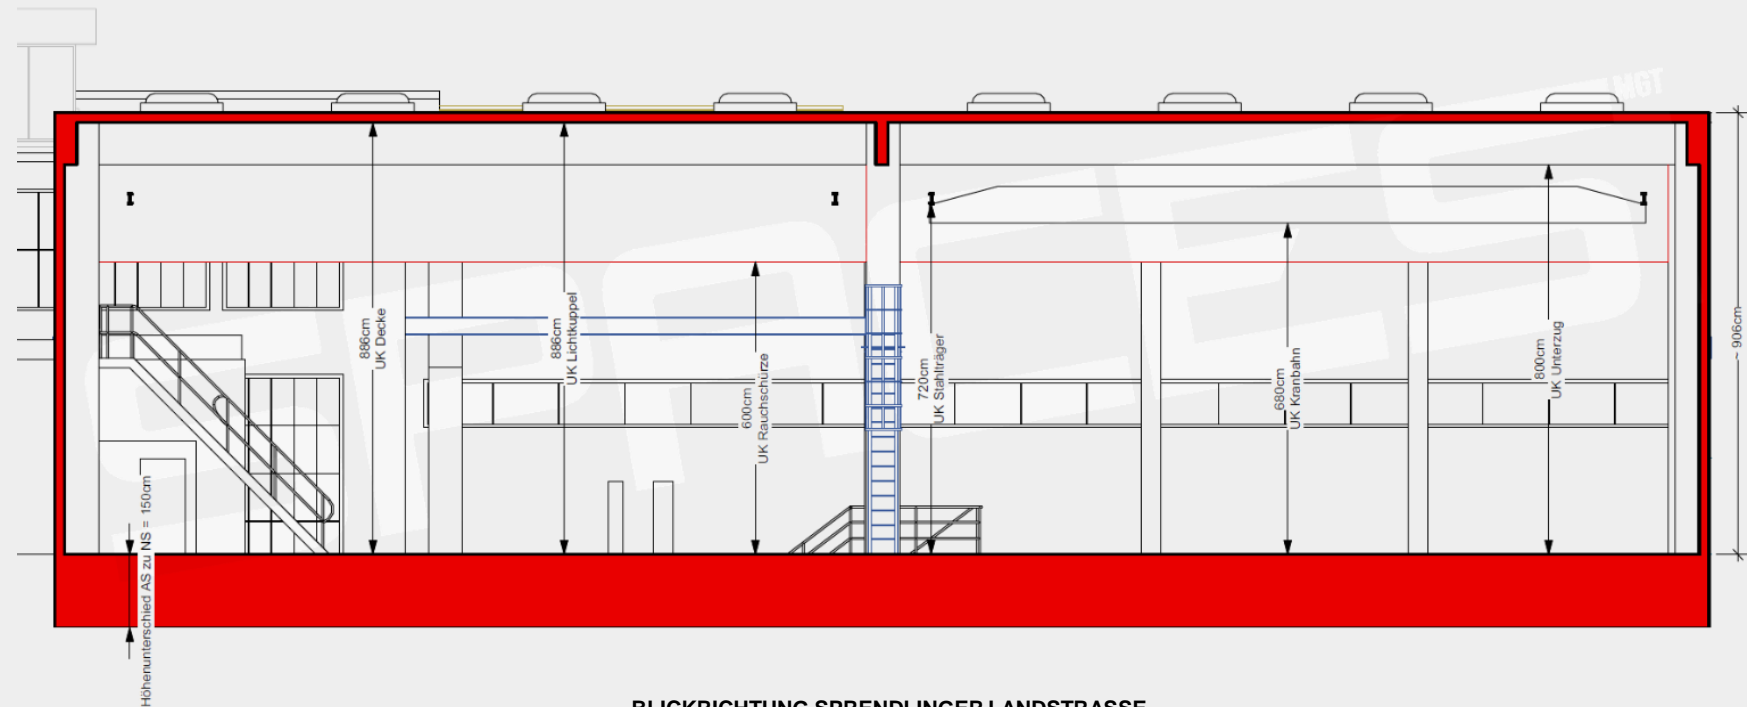

FREDENHAGEN

NEUER STAHLBAU - HEIGHTS & FACTS

height   roof 8,86 m
              smoke apron* -> 6,00 m
              lower edge of crane track
              -> 6,80 m
              lower edge of beam -> 8,00 m
              lower edge of steel beams
              -> 7,20 m

Height difference Alter & Neuer Stahlbau =1,50m

floor   asphalt floor, unrestricted floor
              load, except point load (tbd.)

delivery   two sliding gates for ground level
              service
              1. sliding gate: 6,00x4,50m (BxH)
              2. sliding gate: 6,00x4,50m (BxH)

passable   location unrestricted passable
              with car & truck

light   daylight, fully darkenable

              Lower edge of joist->8.00m
              Lower edge of steel beam-
              >7.20m

internet   fiber optic internet up to 1 GBit

* Transition area between old & new steel construction

BLICKRICHTUNG SPRENDLINGER LANDSTRASSE